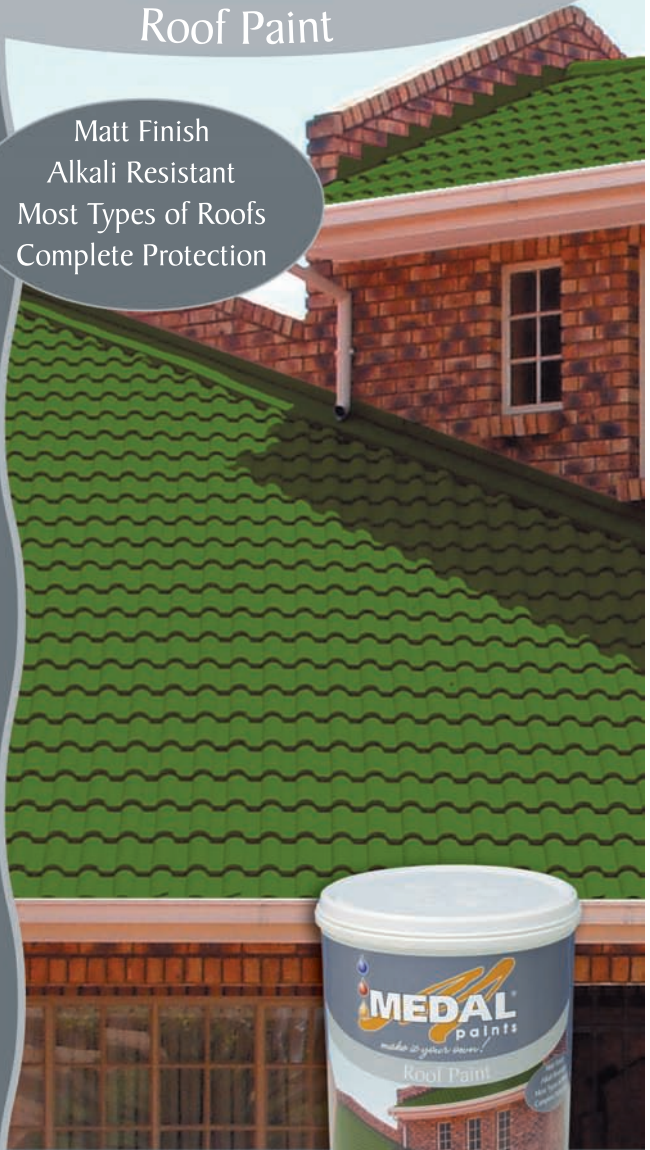

Roof Paint

Matt Finish
Alkali Resistant
Most Types of Roofs
Complete Protection

Roof Paint